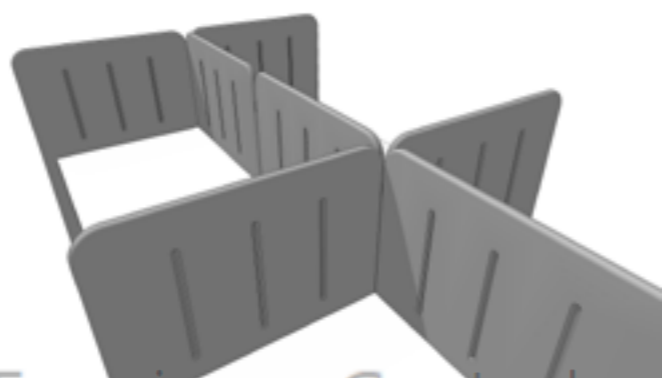

2018 New Production

119 Patition