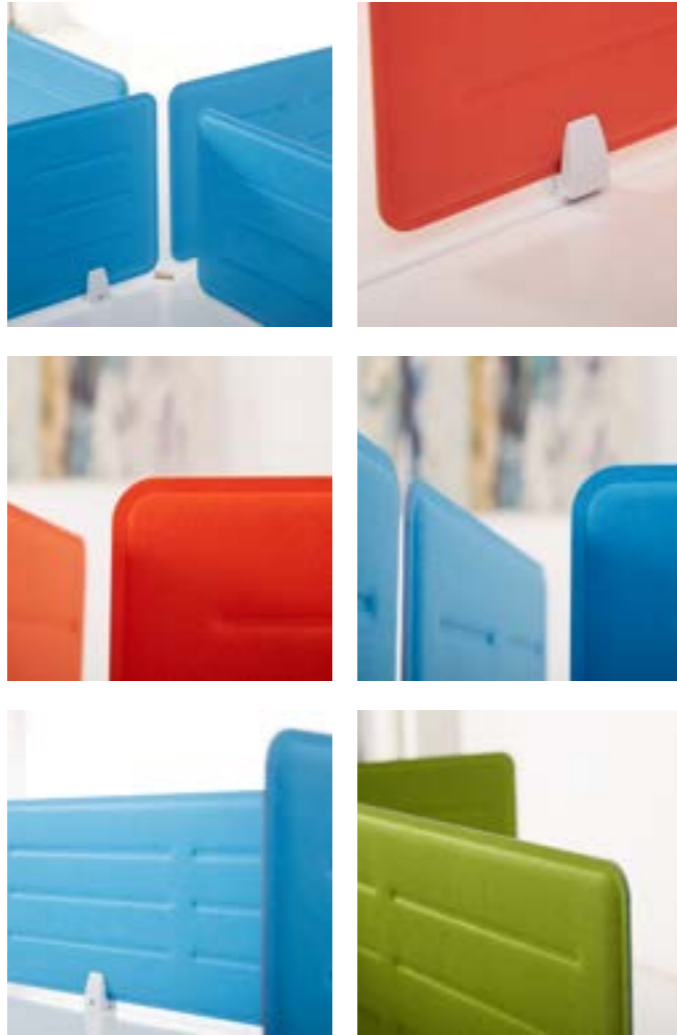

PARTITION
series
desk Partition

100%
聚酯纤维
环保

吸音
降噪

质感
柔和