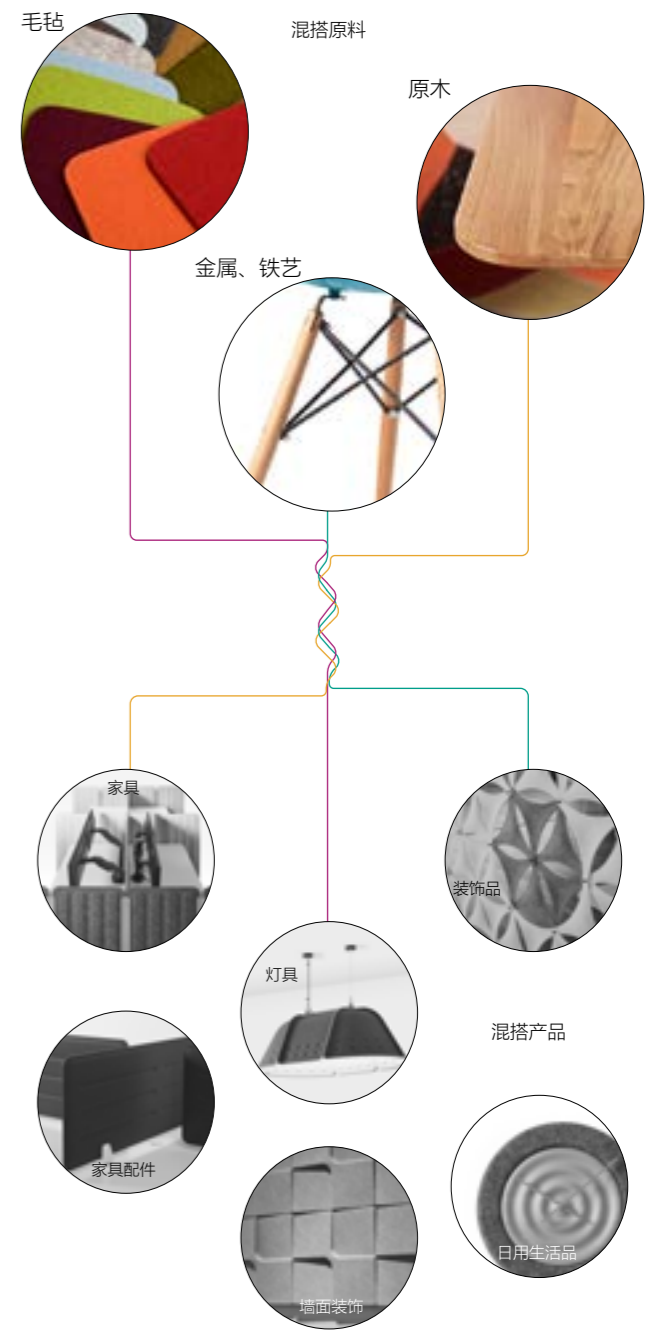

PET 板

是一种以聚酯纤维为原料经热压成型,可以根据需求制成软硬不同的卷料或片料,并通过 3d 热压成型、裁剪、冲压、折叠、车缝等工序制成各种产品。已经广泛应用于墙面装修装饰、饰品礼品、座椅沙发、家具配件、生活日用品等领域。

混搭潮流, 我们最 IN!

PET panel is a kind of roll material or piece material that is hot pressed by polyester fiber and can be made into different hardness. It can be made into different products by 3D hot pressing, cutting, punching, folding and sewing. It's widely used for wall decoration, gifts, chairs, sofas, furniture accessories and daily necessities.